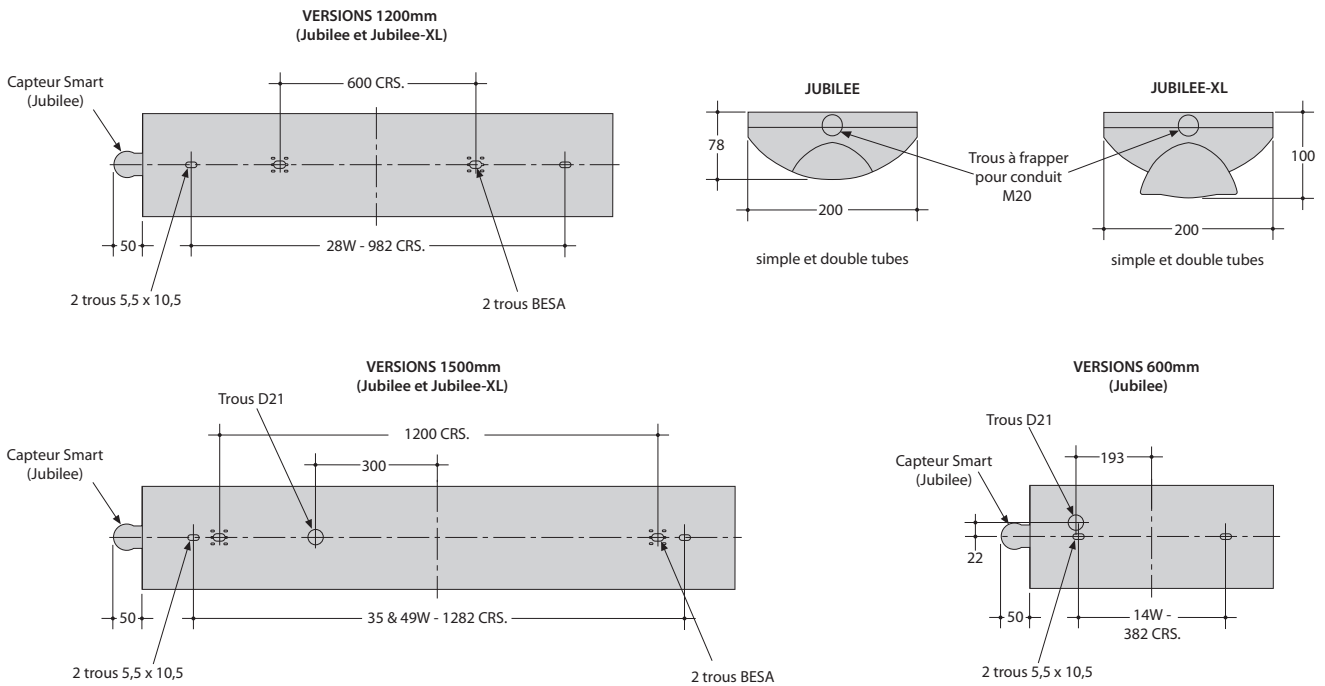

TUBES À COMMANDER SÉPARÉMENT

Jubilee-XL version Smart

Dimensions et données photométriques - voir page 7

INNEO
your technology companies

INNEO connects
product development
project management
and
technology
solutions to shorten
time to market
and improve
quality
management

100% Customer Rating for
TOP 100 in 2011

100% Customer Rating for
TOP 100 in 2011

Jubilee et Jubilee-XL

Données photométriques et dimensions

Dimensions et fixations

Guide photométrique Jubilee

1 x 28W

D.L.O.R. 77% U.L.O.R. 11%