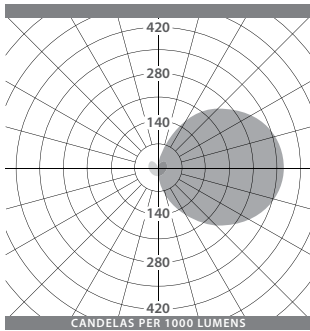

PHOTOMETRIC GUIDE

15/23W LED - PLAIN VERSION