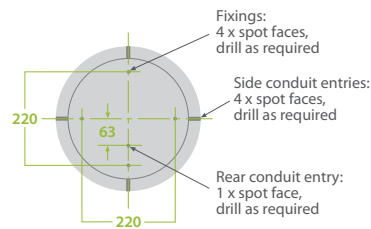

PHOTOMETRIC GUIDE

18W LED - HOOD VERSION

ACCESSORY

DESCRIPTION

CAT. No.

Tamper-resistant screw kit including key

CT 11699

OPTION

DESCRIPTION

SUFFIX

Photocell (hood/hood and grill only)

PC

e.g. **CT 14441PC**