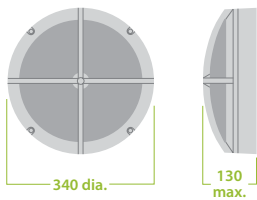

PHOTOMETRIC GUIDE

18W LED - HOOD VERSION

ACCESSORY

DESCRIPTION

CAT. No.

Tamper-resistant screw kit including key

CT 11699

OPTION

DESCRIPTION

SUFFIX

Photocell (hood/hood and grill only)

PC

e.g. **CT 14441PC**