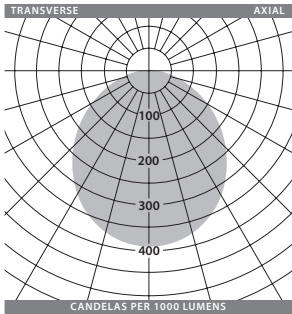

LED

Luminaire Lumen Output: 30W = 2840 lm
43W = 3950 lm