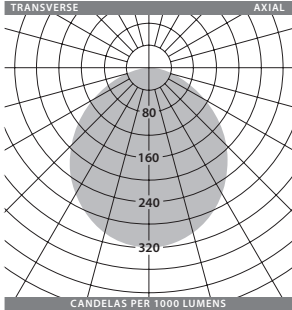

Plateau

Photometric Guide

3 LAMP - 13W T5 ECO L.O.R. 85%

FACTOR: 4 x 13W T5 ECO = 0.97
4 x 20W T5 ECO = 0.93