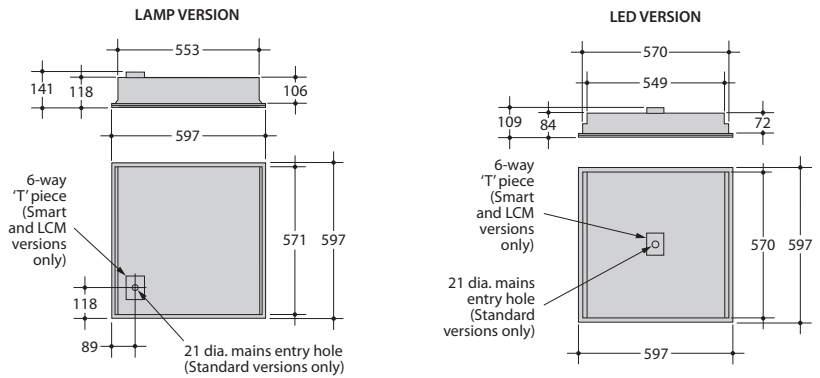

Emergency LED PCB detail