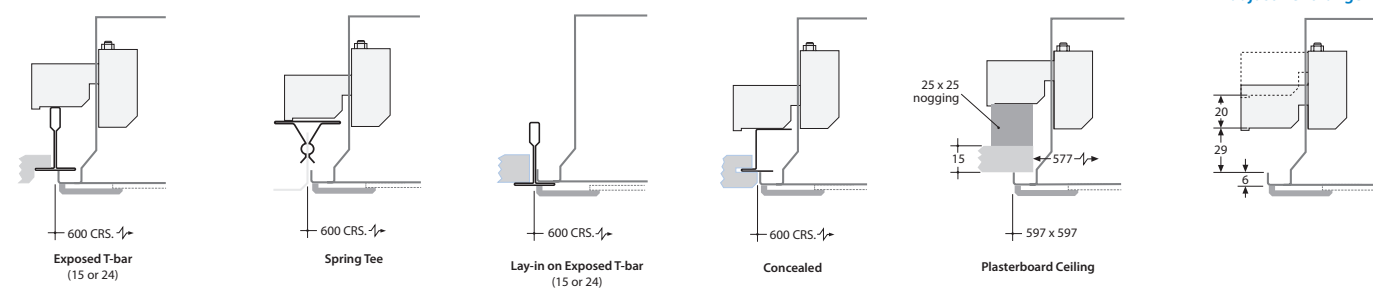

Mounting Arrangements

LAMP VERSION